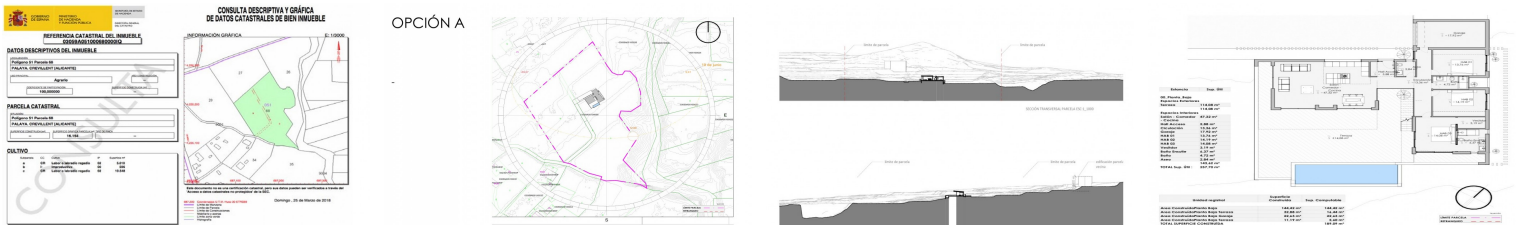

Plot in Crevillente

0

0

N/A

16,000m²

N/A

Discover Your Dream Plot – Endless Possibilities Await! Nestled in an idyllic setting, this expansive 16,000m² plot offers the perfect canvas to bring your dream home to life. With an exceptional building allowance of 2%, you can design and construct a stunning villa of approximately 325m² – a true haven of luxury, space, and serenity. Whether you're envisioning a modern architectural masterpiece, a classic villa, or a countryside retreat, this plot caters to your imagination. Choose from two pre-designed building options tailored to maximize the potential of this extraordinary site, or purchase the plot solo and let your creativity soar with a bespoke project. Why this plot is perfect for you: **Size and Privacy:** 16,000m² ensures ample space for lush landscaping, outdoor leisure areas, and complete privacy. **Flexibility:** Opt for a turn-key building project or start from scratch with your own vision. **Prime Investment:** A unique opportunity in a sought-after location, offering both tranquility and value growth. This is more than a plot; it's an invitation to create a lifestyle that perfectly reflects your aspirations. D...

OPCIÓN B

SECCIÓN TRANSVERSAL PARCELA ESC:1_1000

SECCIÓN LONGITUDINAL PARCELA ESC:1_1000