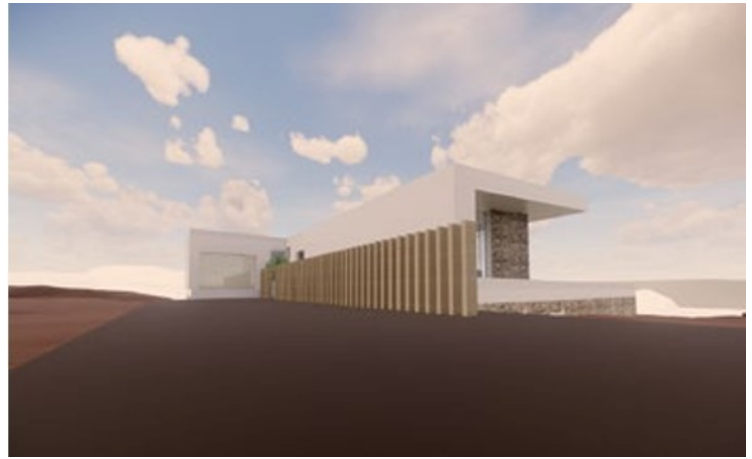

Plot in Crevillente

0

0

N/A

16,000m²

N/A

Discover Your Dream Plot – Endless Possibilities Await! Nestled in an idyllic setting, this expansive 16,000m² plot offers the perfect canvas to bring your dream home to life. With an exceptional building allowance of 2%, you can design and construct a stunning villa of approximately 325m² – a true haven of luxury, space, and serenity. Whether you're envisioning a modern architectural masterpiece, a classic villa, or a countryside retreat, this plot caters to your imagination. Choose from two pre-designed building options tailored to maximize the potential of this extraordinary site, or purchase the plot solo and let your creativity soar with a bespoke project. Why this plot is perfect for you: **Size and Privacy:** 16,000m² ensures ample space for lush landscaping, outdoor leisure areas, and complete privacy. **Flexibility:** Opt for a turn-key building project or start from scratch with your own vision. **Prime Investment:** A unique opportunity in a sought-after location, offering both tranquility and value growth. This is more than a plot; it's an invitation to create a lifestyle that perfectly reflects your aspirations. D...

OPCIÓN B

SECCIÓN TRANSVERSAL PARCELA ESC:1_1000

SECCIÓN LONGITUDINAL PARCELA ESC:1_1000