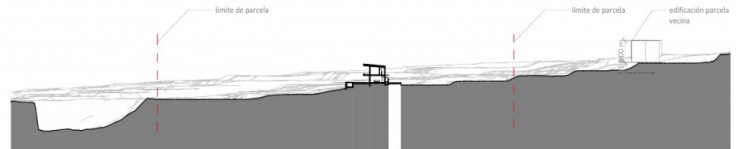

Plot in Crevillente

0

0

N/A

16,000m²

N/A

Discover Your Dream Plot – Endless Possibilities Await! Nestled in an idyllic setting, this expansive 16,000m² plot offers the perfect canvas to bring your dream home to life. With an exceptional building allowance of 2%, you can design and construct a stunning villa of approximately 325m² – a true haven of luxury, space, and serenity. Whether you're envisioning a modern architectural masterpiece, a classic villa, or a countryside retreat, this plot caters to your imagination. Choose from two pre-designed building options tailored to maximize the potential of this extraordinary site, or purchase the plot solo and let your creativity soar with a bespoke project. Why this plot is perfect for you: **Size and Privacy:** 16,000m² ensures ample space for lush landscaping, outdoor leisure areas, and complete privacy. **Flexibility:** Opt for a turn-key building project or start from scratch with your own vision. **Prime Investment:** A unique opportunity in a sought-after location, offering both tranquility and value growth. This is more than a plot; it's an invitation to create a lifestyle that perfectly reflects your aspirations. D...

OPCIÓN B

SECCIÓN TRANSVERSAL PARCELA ESC:1_1000

SECCIÓN LONGITUDINAL PARCELA ESC:1_1000